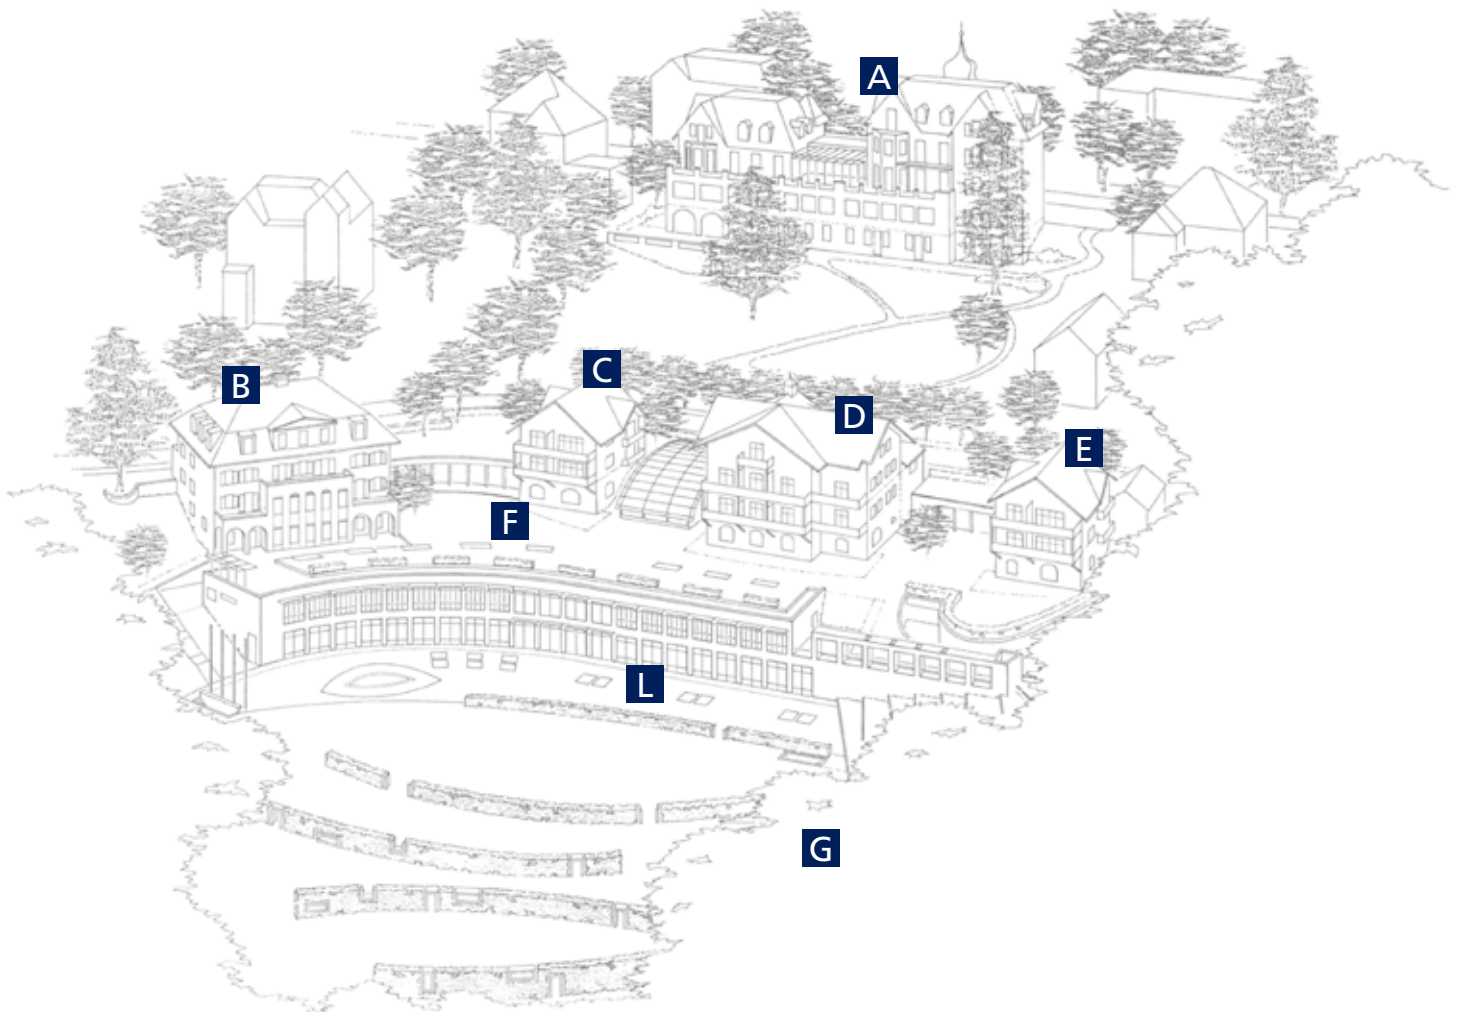

At a glance

A Building
Guest Reception/
Check-in
Winter Garden
Restaurants
Lounge A
Terrace A
Guestrooms

B Building
Library
iStudy
Lounge B
Terrace B
Guestrooms

C Building
Guestrooms

D Building
Guestrooms

E Building
Guestrooms

F Building
Labs
Auditorium
Piazza

G Building
Parking Garage

L Building
Fitness and
Wellness Center
Bowling