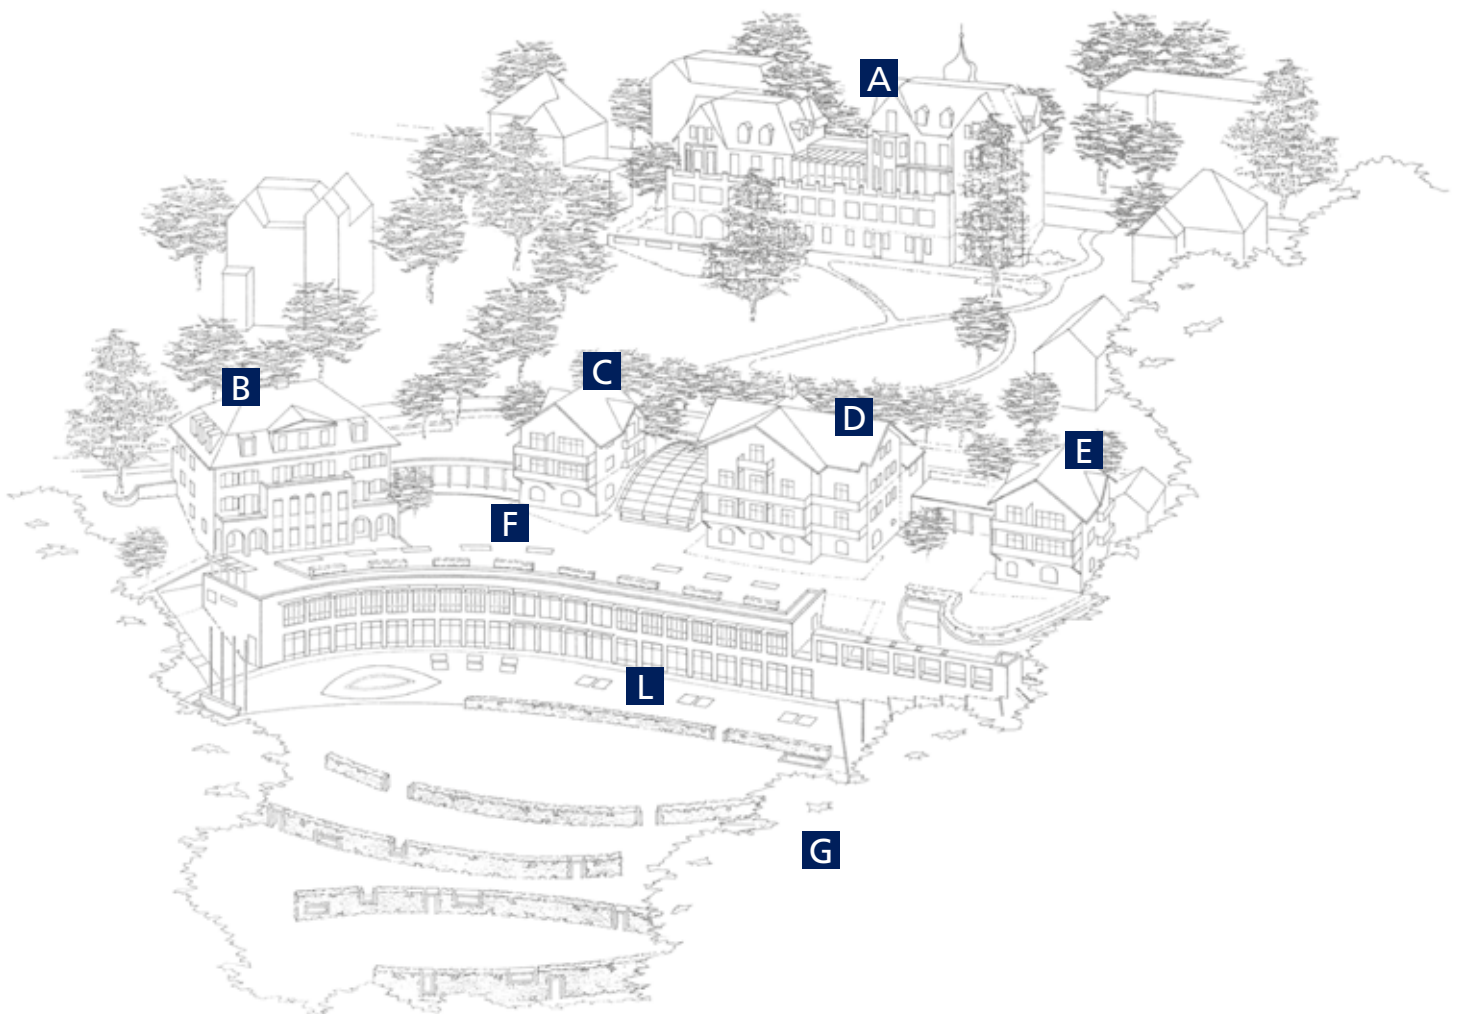

At a glance

A Building
Guest Reception/
Check-in
Winter Garden
Restaurants
Lounge A
Terrace A
Guestrooms

B Building
Library
iStudy
Lounge B
Terrace B
Guestrooms

C Building
Guestrooms

D Building
Guestrooms

E Building
Guestrooms

F Building
Labs
Auditorium
Piazza

G Building
Parking Garage

L Building
Health Center
Bowling